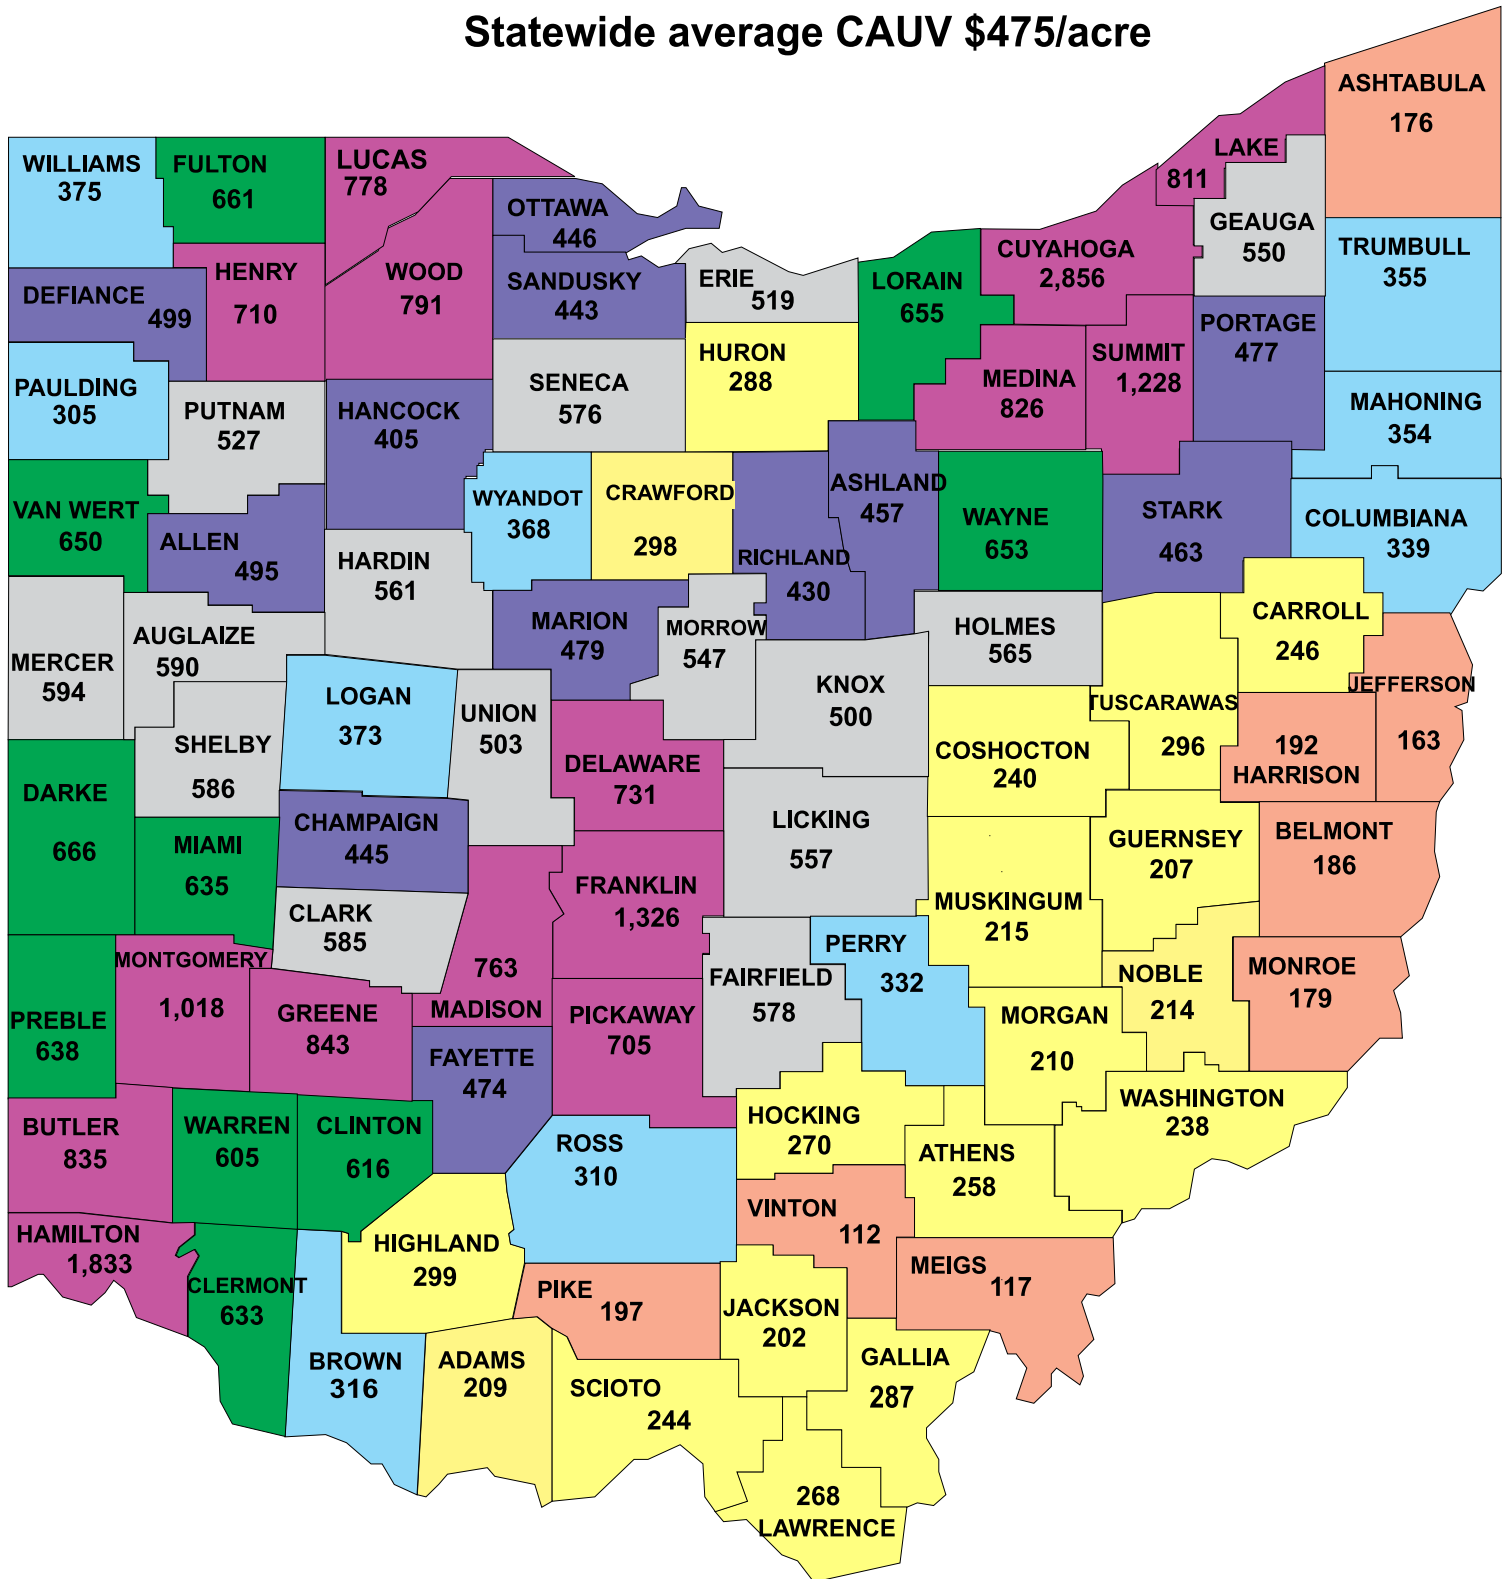

2008 CAUV Value Per Acre

Statewide average CAUV \$475/acre

CAUV per Acre	No. of Counties
\$0 - \$199	8
200 - 299	18
300 - 399	10
400 - 499	12
500 - 599	15
600 - 699	10
700 and up	15