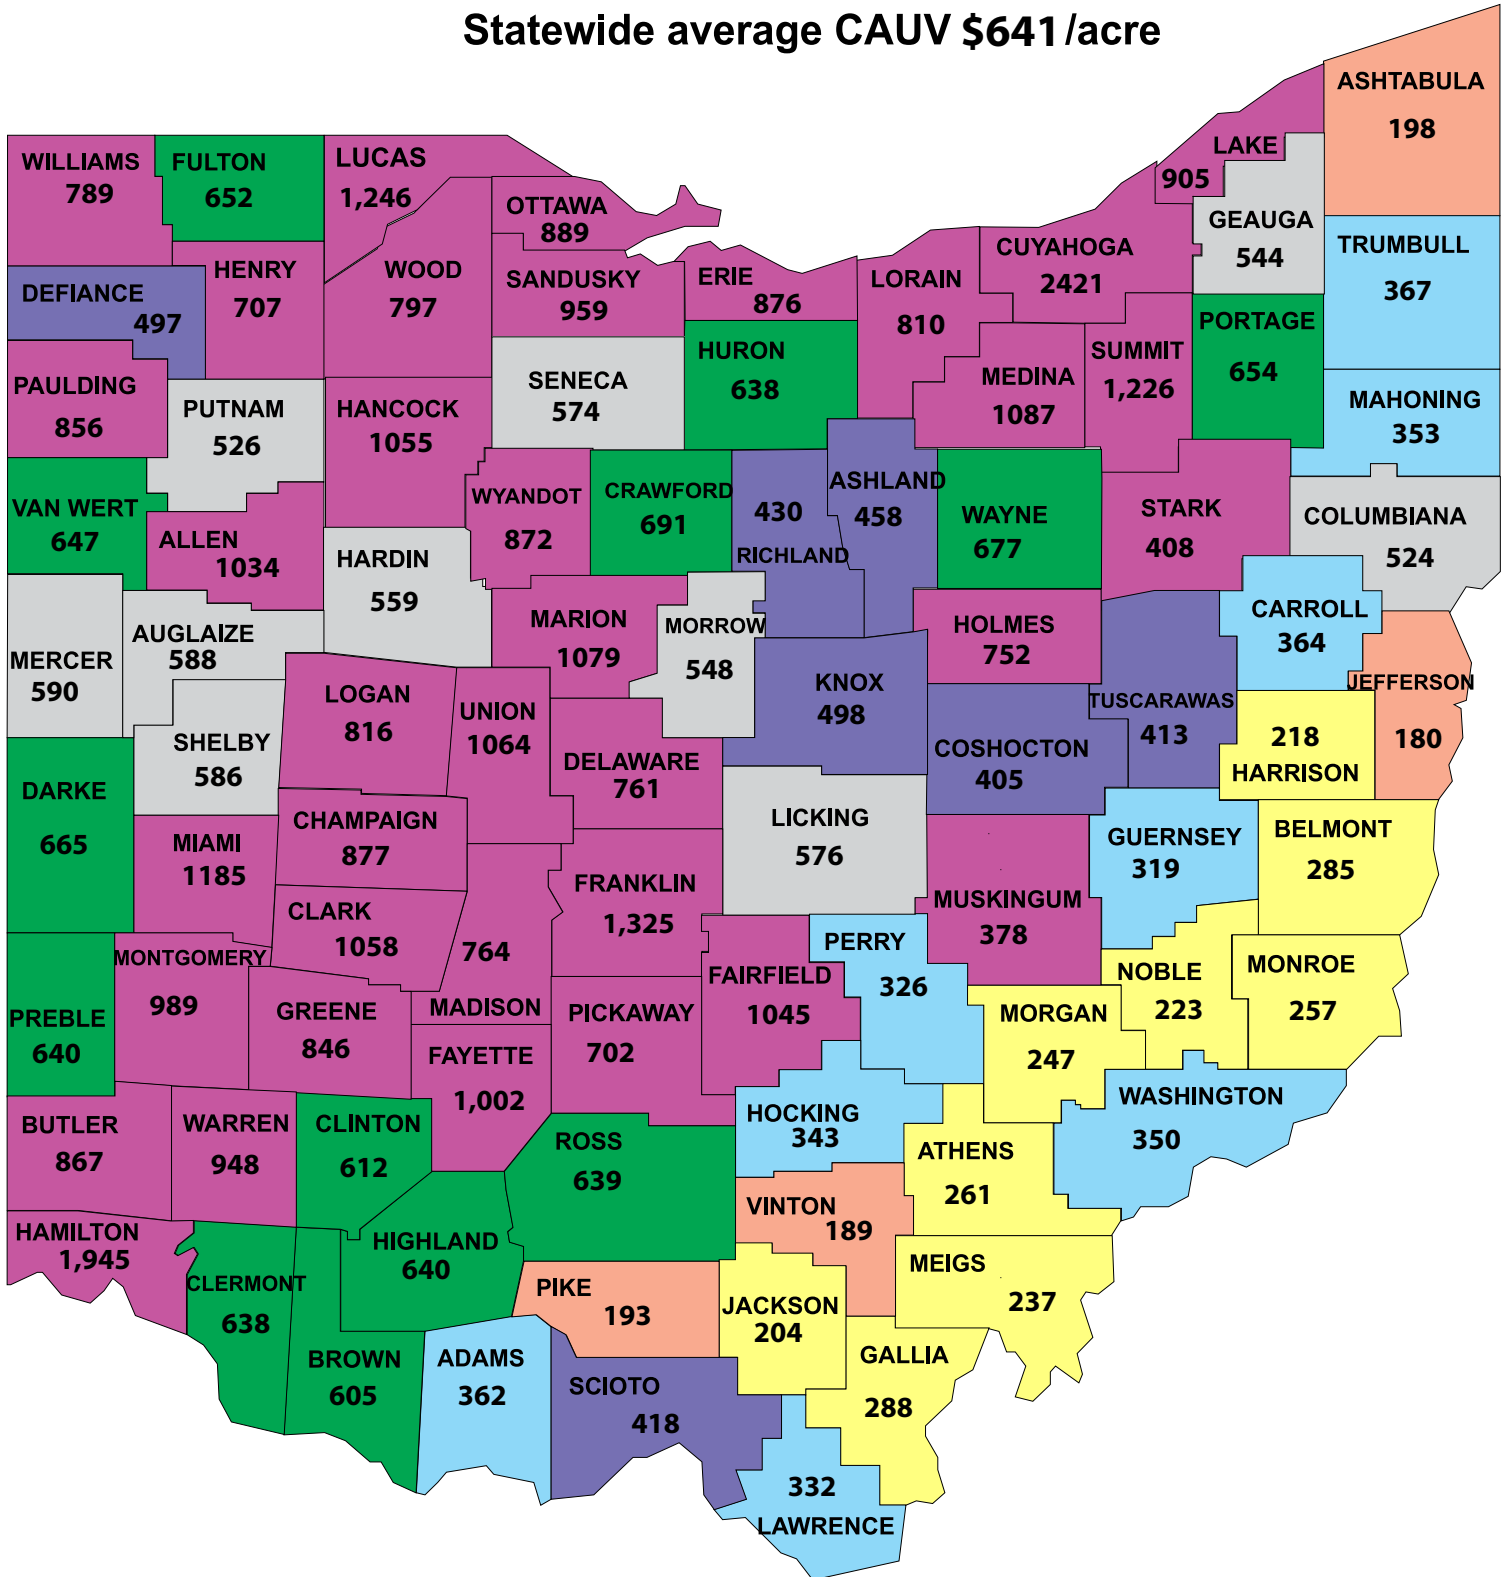

# 2010 CAUV Value Per Acre

Statewide average CAUV \$641/acre

CAUV per Acre	No. of Counties
\$0 - \$199	4
200 - 299	9
300 - 399	9
400 - 499	7
500 - 599	10
600 - 699	13
700 and up	36