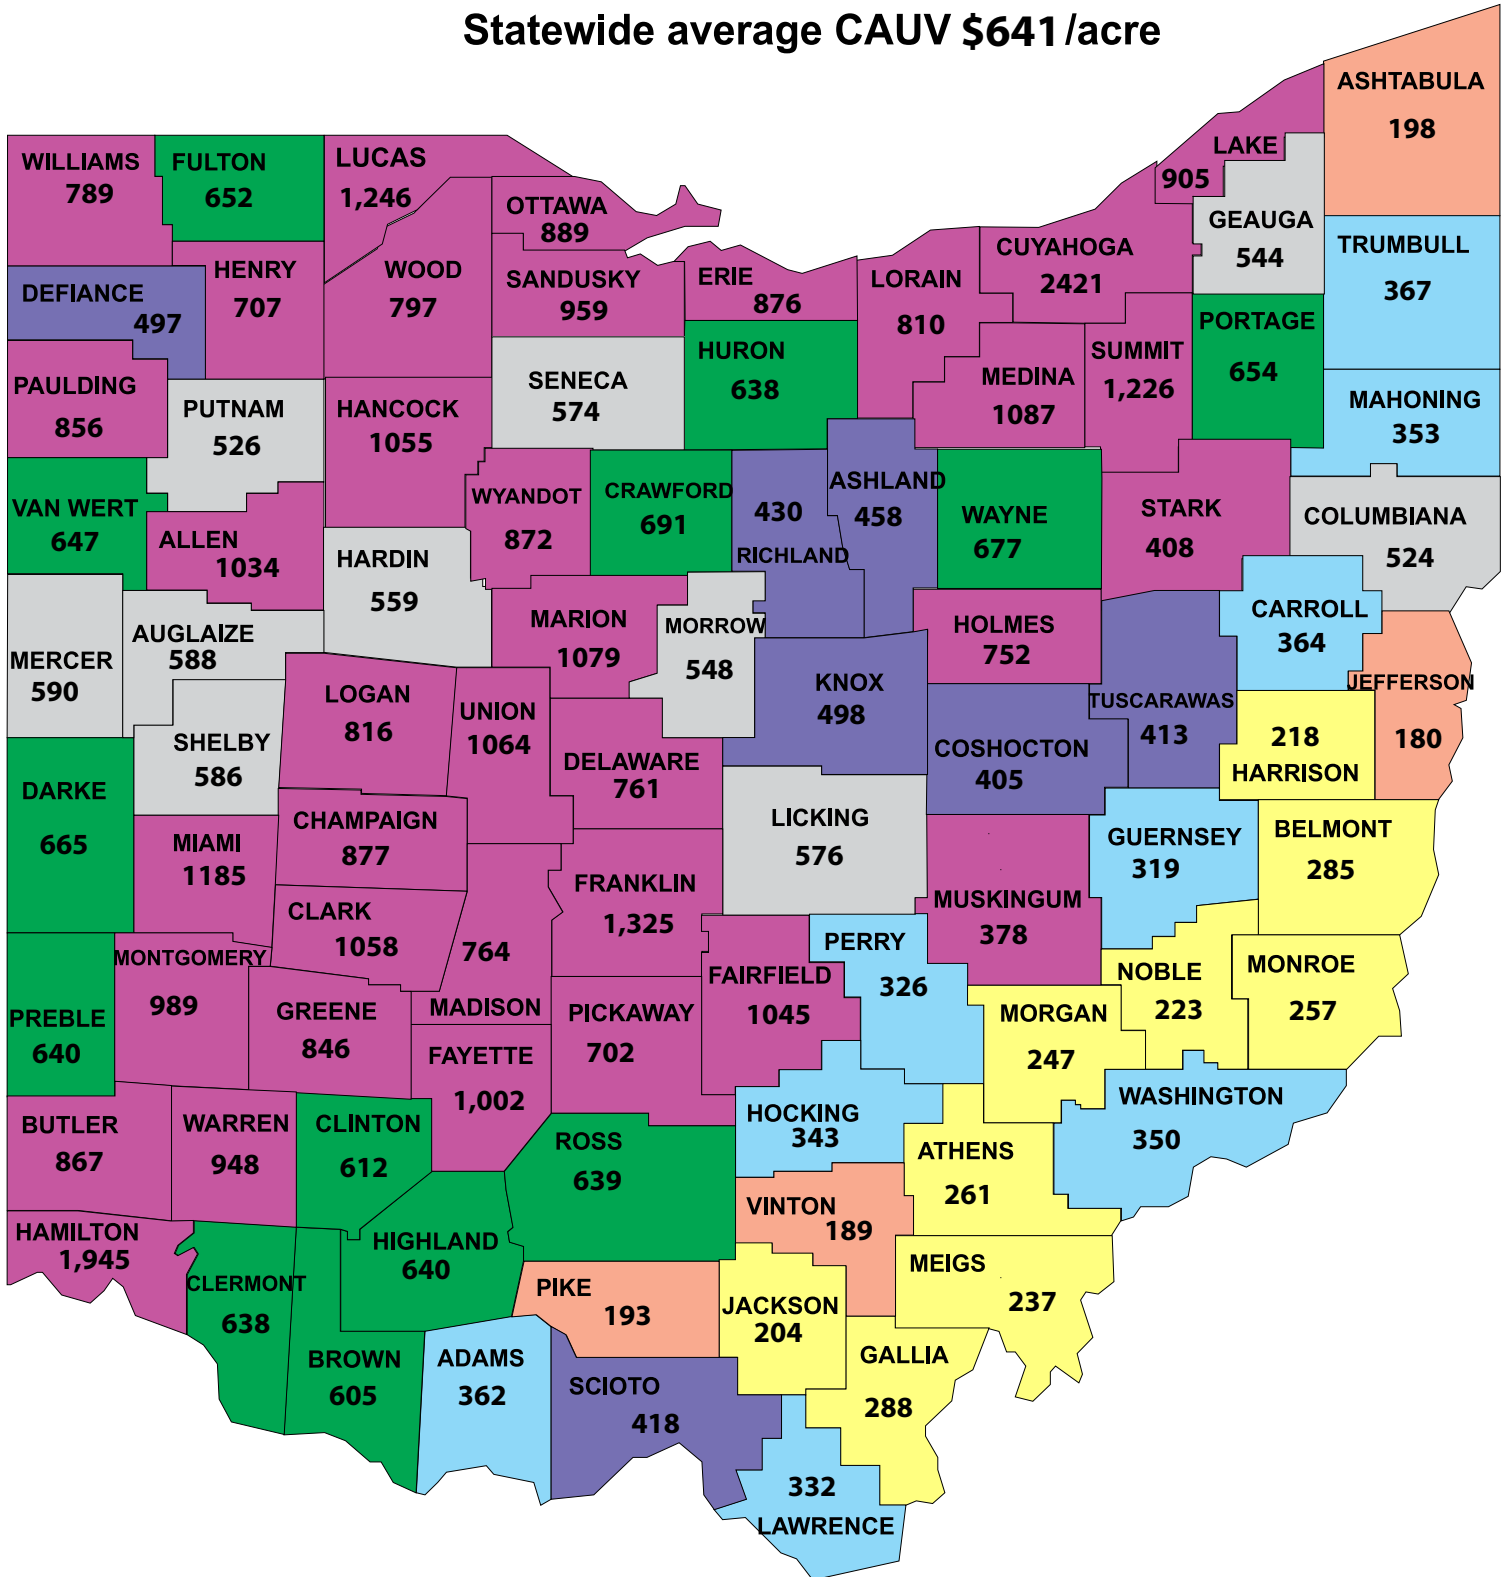

# 2010 CAUV Value Per Acre

Statewide average CAUV \$641/acre

| CAUV per Acre | No. of Counties |
|---------------|-----------------|
| \$0 - \$199   | 4               |
| 200 - 299     | 9               |
| 300 - 399     | 9               |
| 400 - 499     | 7               |
| 500 - 599     | 10              |
| 600 - 699     | 13              |
| 700 and up    | 36              |